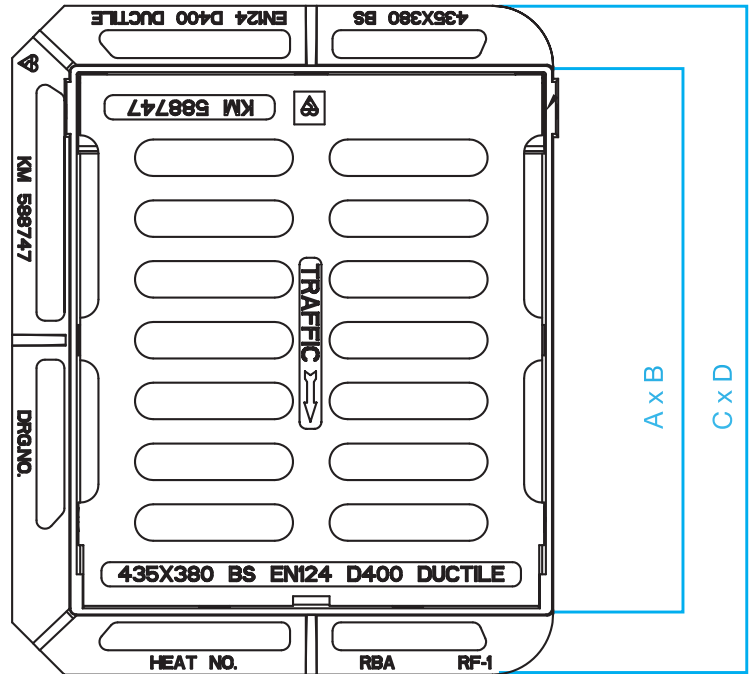

EN124 Group 4 : D400 Applications

Estate and B roads where all types of vehicles have access but speed is limited.

H RANGE
Access Covers & Gratings

EN124 GROUP 4 : D400 GULLY GRATING - END HINGED LEFT HAND OPENING

Product Name	Product Code	EN124 Loading	Clear Opening mm	Oversize Base mm	Frame Depth mm	Total Mass kg	Waterway Area cm ²	Pallet Quantities
			A x B	C x D	E			
Gully Grating - End Hinged LH	248223	D400	435 x 380	550 x 445	100	32	626	20
Gully Grating - End Hinged LH	253771	D400	420 x 420	520 x 479	100	32	626	20
	CLASS EN124 D400	GROUP 4	DATE FIRST ISSUED 11/2014		DRAWING TITLE		ISSUE: 2	
			DATE THIS ISSUE 09/2019					